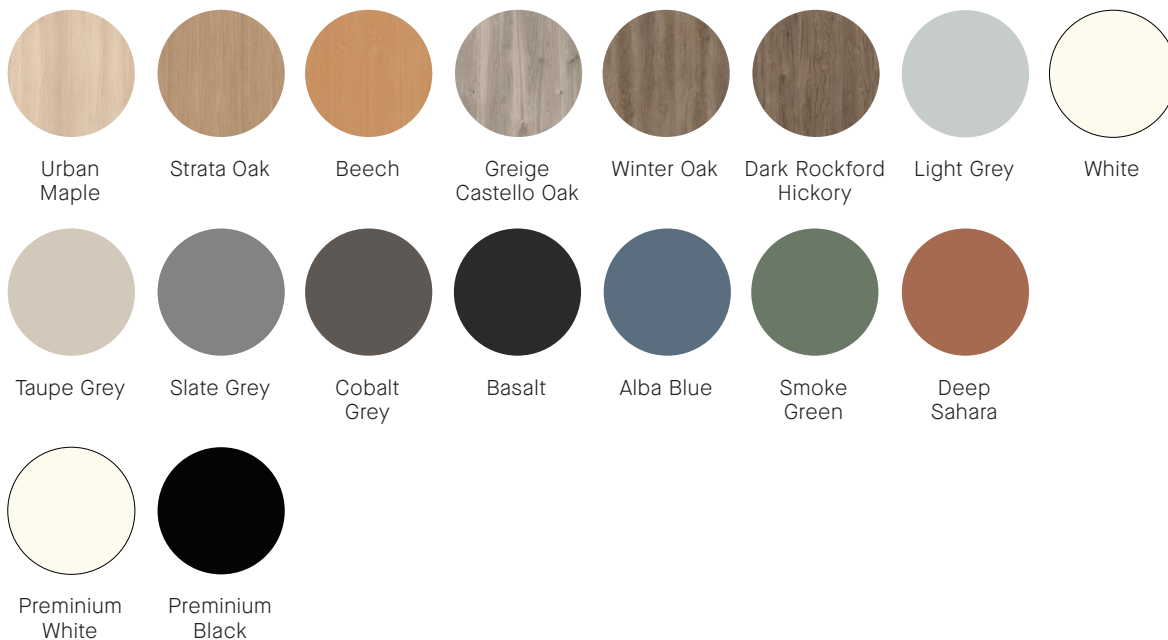

CERTIFICATION

Standard Features

(*Selected Models Only)

- 25mm MFC tops with matching edge tape*
- 25mm Stock Laminate on MDF core with a clear lacquered edge*
- Tubular Steel frame
- Levelling adjustable feet*
- Stainless Steel castors*
- Upholstered seat pad*

Performance Standards

(Table Models Only)

BS EN 15372

FINISHES

Options

- 25mm tops finished in MFC or Stock Laminates
- Tubular Steel Frame is available in Black or White
- Upholstered seat and back can be upholstered in a select range of fabrics.

MFC Finishes

Frame Finishes